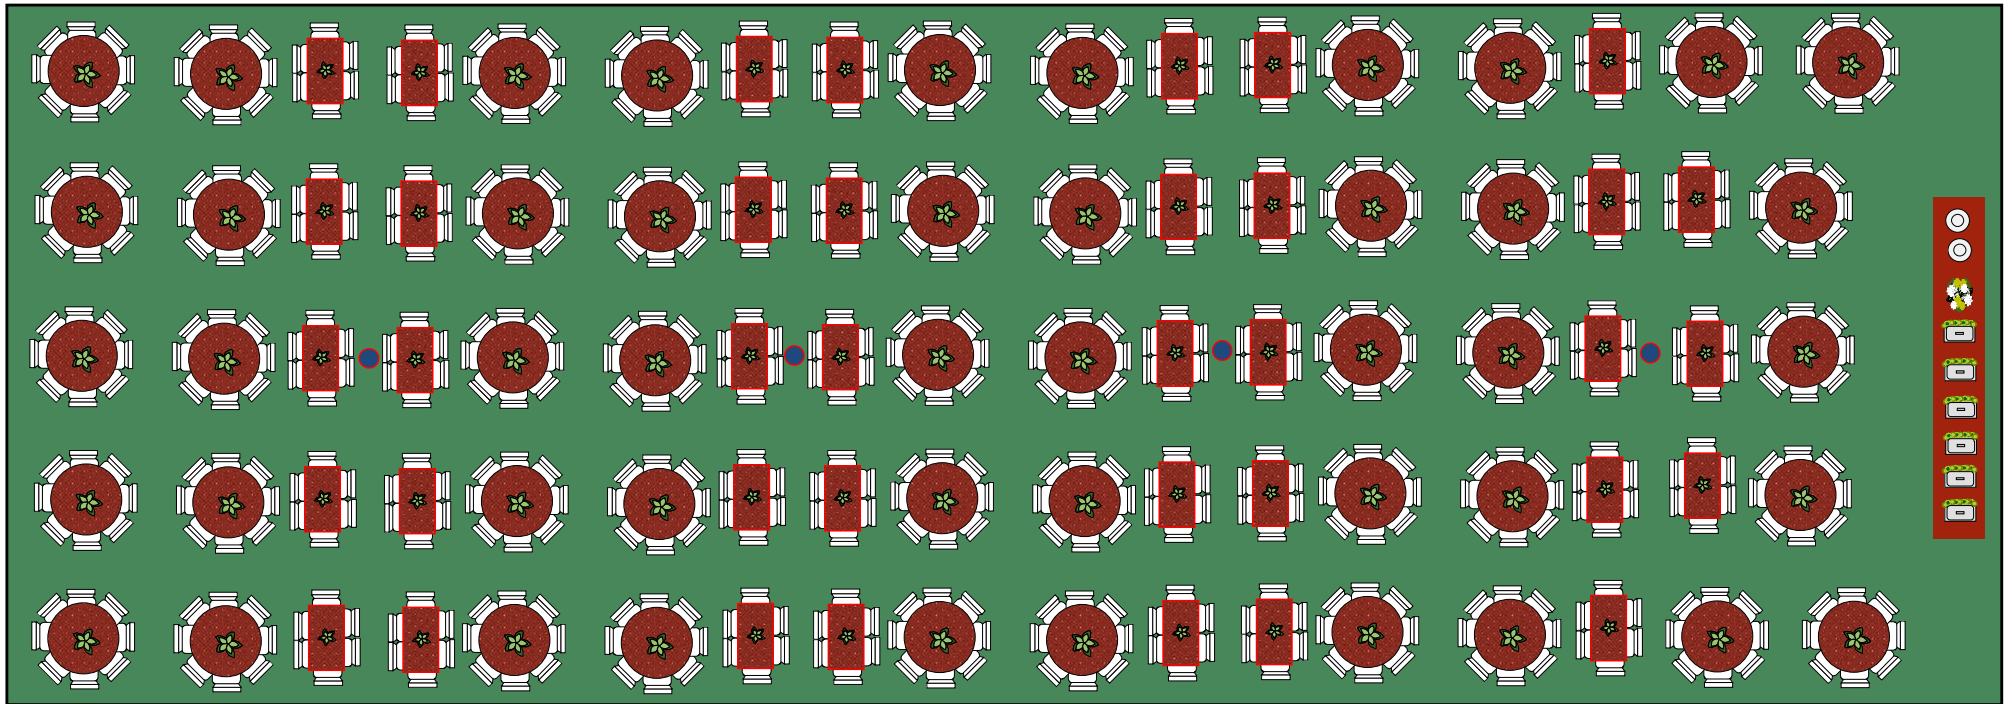

50' x 140' Banquet seating floor plan

Blue dots = Center pole position
 583 Seating capacity with buffet line shown
 583 maximum banquet seating capacity